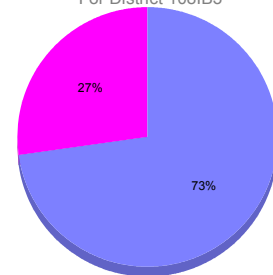

Goal, New, Dropped, Gain/Loss

Comparison of Membership Gain/Loss

Current Year Compared to the Previous Year

Gender Comparison 2010-2011

For District 108IB3

Oct/Nov/Dec

■ Male ■ Female