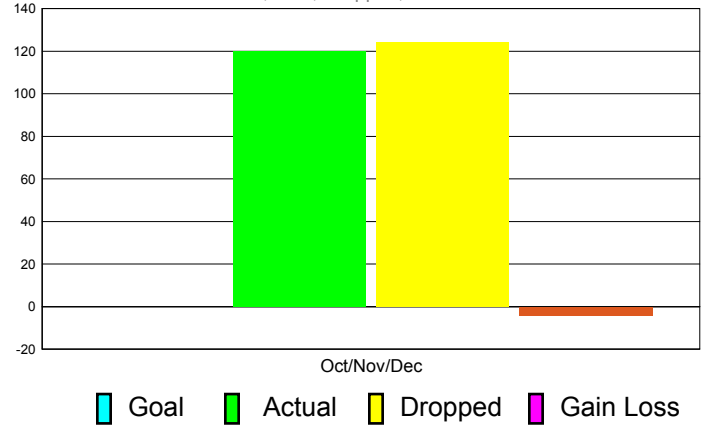

Membership Results 2011-2012

Goal, New, Dropped, Gain/Loss