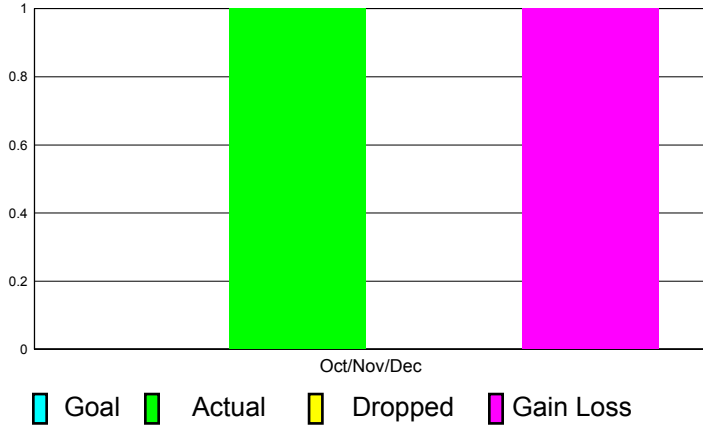

GMT Reports for District (or Undistricted) **District 108IB3**

GMT: Federico STEINHAUS

Location: ITALY

GMT CA: 4

CLUBS

Club Results
2011-2012

Clubs
2010-2011

Month	New Club Goal	Actual New Clubs	Actual Dropped Clubs	Gain/Loss of Clubs	Gain/Loss of Clubs
Oct/Nov/Dec	0	1	0	1	0
Totals	0	1	0	1	0

Club Results 2011-2012

Goal, New, Dropped, Gain/Loss

Comparison of Club Gain/Loss

Current Year Compared to the Previous Year

YTD Status Quo Clubs 2010-2011

Status Quo Clubs Compared to Status Quo Members

MEMBERSHIP